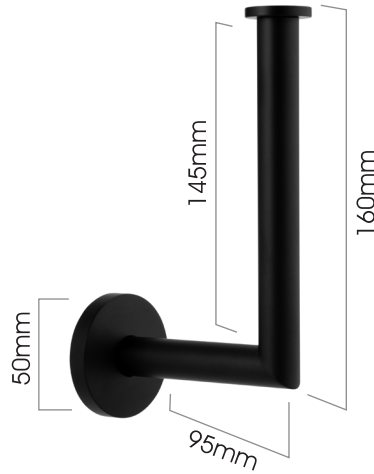

Aslotel Spare Toilet Roll Holder

Product Code:
E002070

Aesthetics

Colour:
Black

Finish:
Matt

Material:
Brass

Technical Information

Dimensions (mm):