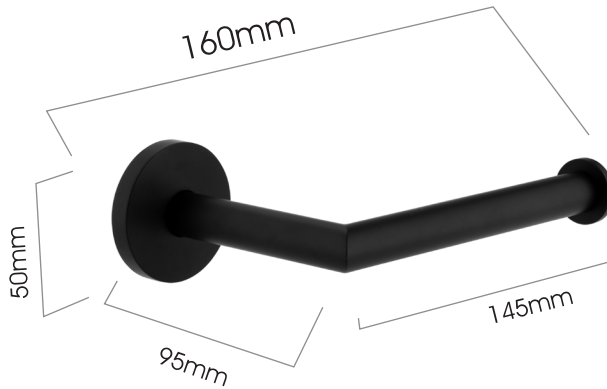

## Aslotel Toilet Roll Holder

**Product Code:**  
E002071

### Aesthetics

**Colour:**  
Black

**Finish:**  
Matt

**Material:**  
Brass

### Technical Information

**Dimensions (mm):**

As shown above

**Construction:**

Brass

**Warranty:**

One year from date of purchase on faulty parts

**HS code:**