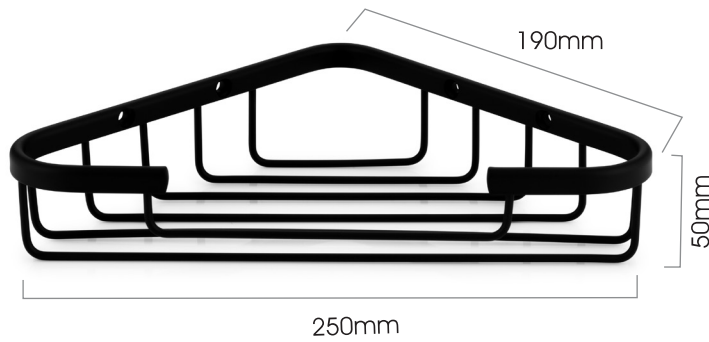

Aslotel Corner Soap Basket

Product Code:
E002074

Aesthetics

Colour:
Black

Finish:
Matt

Material:
Brass

Technical Information

Dimensions (mm):